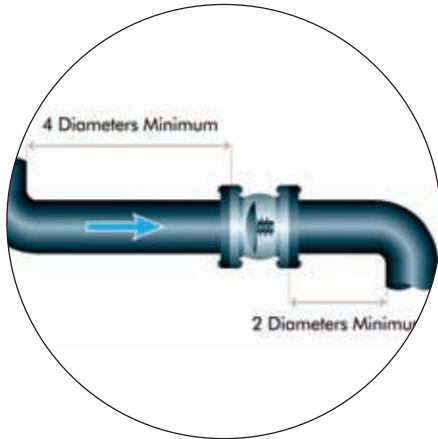

Brass Body, Brass Ball, Brass Stem, PTFE Seal.

| G | A(mm) | B(mm) | C(mm) | D(mm) | E(mm) | F(mm) |
|--------|-------|-------|-------|-------|-------|-------|
| 1/2" | 55.3 | 16 | 13 | 28 | 97 | 45.25 |
| 3/4" | 59.5 | 16.2 | 18 | 34 | 108 | 57 |
| 1" | 69 | 19 | 21 | 39.8 | 108 | 62.5 |
| 1 1/4" | 82.9 | 20 | 30 | 51.2 | 140 | 70 |
| 1 1/2" | 91 | 20.5 | 35 | 59 | 165 | 81.5 |
| 2" | 101 | 21 | 45 | 74 | 165 | 90.5 |

BVE-15
1/2" | ₹ 270/

BVE-20
3/4" | ₹ 380/

BVE-25
1" | ₹ 565/

BVE-32
1 1/4" | ₹ 1095/

BVE-40
1 1/2" | ₹ 1530/

BVE-50
2" | ₹ 2280/

HORIZONTAL NON RETURN VALVE

CV-15
1/2" | ₹ 205/