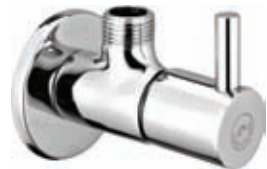

AU-015
Wall Mixer 3 in 1
with L Bend
₹ 6320/-

ARIA
SERIES

AN INSPIRING SHAPE

ARIA bath fittings offers the perfect combination of aesthetics and functionality. The final look is determined by a seemingly inconspicuous detail. The fittings are ideal for lovers of orderly interiors, in which precision is the priority and every detail matters.

AR-012
Center Hole Basin Mixer
₹ 3705/-

AR-001
Pillar Cock
₹ 875/-

AR-002
Short Body Bib Cock
₹ 765/-

AR-003
Long Body Bib Cock
₹ 885/-

AR-005
Angle Cock
₹ 675/-

AR-006
Bib Cock 2 in 1
₹ 1505/-

AR-007
Angle Cock 2 in 1
₹ 1505/-

Tall Pillar Tap
AR-001A | 8" ₹ 2350/-
AR-001B | 12" ₹ 2750/-

AR-004
Washing Machine Bib Cock
 ₹ 885/-

WATERMAN®
 Bathware | Designed with Perfection

Concealed Stop Cock
AR-009 | 15mm ₹ 1125/-
AR-008 | 20mm ₹ 1175/-

AR-010
Swan Neck Pillar Cock
 ₹ 1585/-

AR-011
Sink Cock
 ₹ 1510/-

AR-013
Sink Mixer
 ₹ 3705/-

AR-014
Wall Mixer 2 in 1
with L Bend
 ₹ 4390/-

AR-015
Wall Mixer 3 in 1
with L Bend
 ₹ 5320/-

EVOQUE
SERIES

PERFECTION IS POSSIBLE