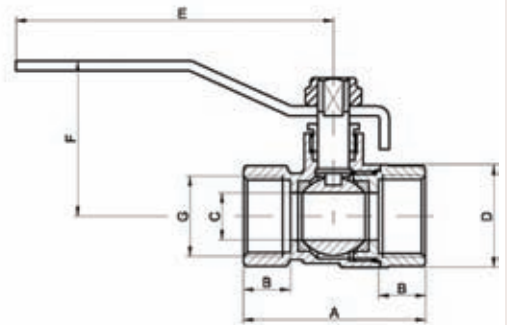

BVH-15
1/2" | ₹ 310/

BVH-20
3/4" | ₹ 455/

BVH-25
1" | ₹ 690/

BVH-32
1 1/4" | ₹ 1150/

BVH-40
1 1/2" | ₹ 1710/

BVH-50
2" | ₹ 2600/

BRASS FORGED BALL VALVE (ECO)

FEATURES:-

Brass Body, Brass Ball, Brass Stem, PTFE Seal.

| G | A(mm) | B(mm) | C(mm) | D(mm) | E(mm) | F(mm) |
|--------|-------|-------|-------|-------|-------|-------|
| 1/2" | 55.3 | 16 | 13 | 28 | 97 | 45.25 |
| 3/4" | 59.5 | 16.2 | 18 | 34 | 108 | 57 |
| 1" | 69 | 19 | 21 | 39.8 | 108 | 62.5 |
| 1 1/4" | 82.9 | 20 | 30 | 51.2 | 140 | 70 |
| 1 1/2" | 91 | 20.5 | 35 | 59 | 165 | 81.5 |
| 2" | 101 | 21 | 45 | 74 | 165 | 90.5 |