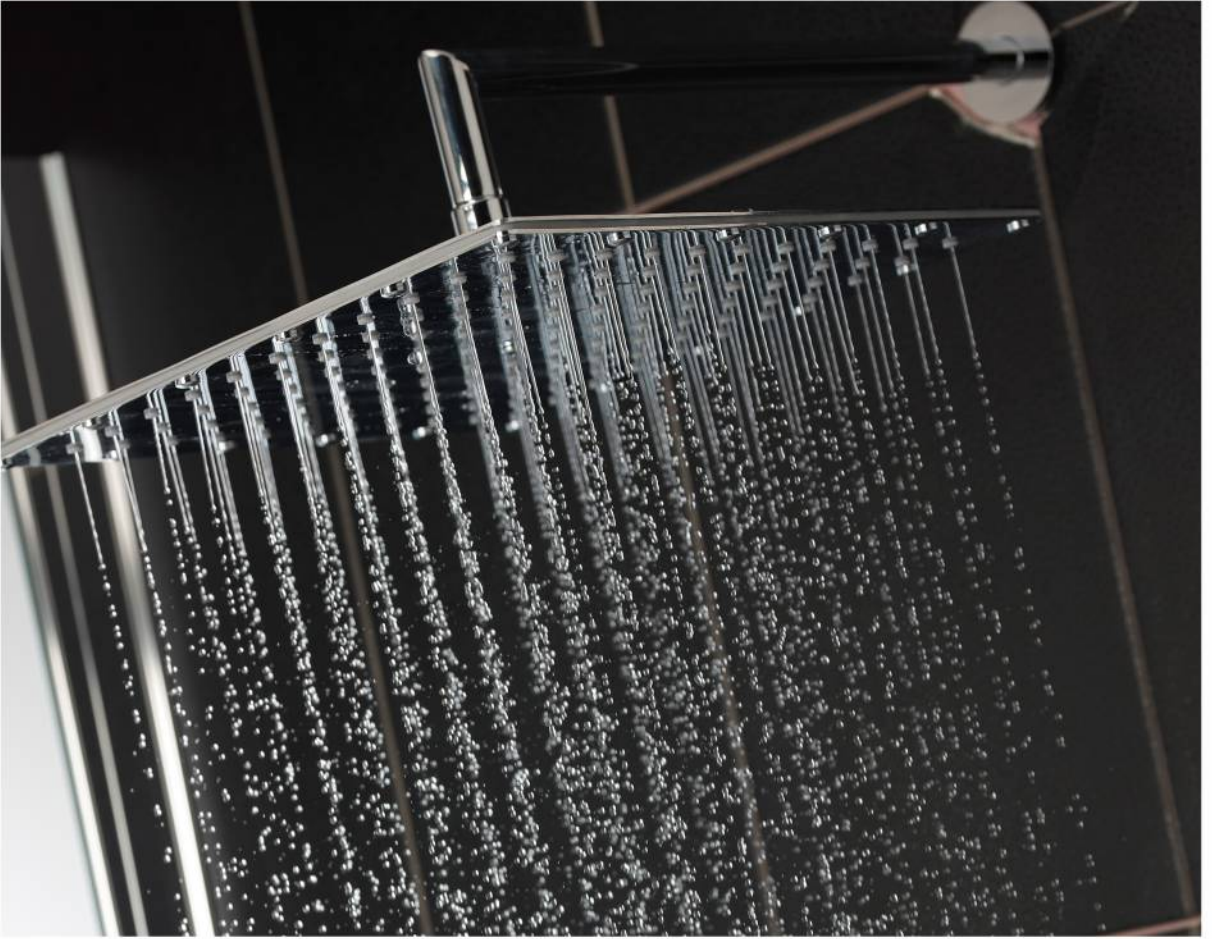

WATERMAN®
Bathware | Designed with Perfection

WALL SHOWERS WITH ARM (BRASS)