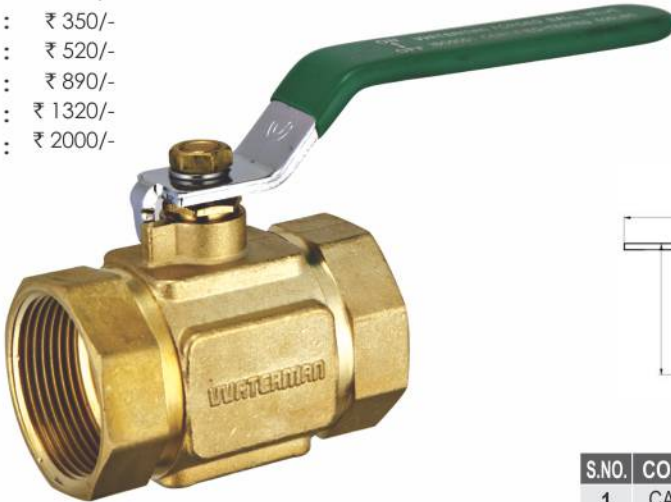

BRASS FORGED BALL VALVE & CHECK VALVE

FEATURES:-

Brass Body, Brass Ball, Brass Stem, Brass Nut, SS Washer, PTFE Seal.

- 1/2" : ₹ 240/-
- 3/4" : ₹ 350/-
- 1" : ₹ 520/-
- 1 1/4" : ₹ 890/-
- 1 1/2" : ₹ 1320/-
- 2" : ₹ 2000/-

G	A(mm)	B(mm)	C(mm)	D(mm)	E(mm)	F(mm)
1/2"	54	16	12	22.5	108	61
3/4"	60	16	15	31	108	67
1"	65	16	20	37.5	117	78.5
1 1/4"	73	16.5	25	46	173	91
1 1/2"	86	20	31	54	173	98
2"	97	20	40	67	159	114

S.NO.	COMPONENT	QTY	MATERIAL	REMARK
1	CAP	1	BRASS	
2	BODY	1	BRASS	
3	BALL	1	BRASS	
4	BODY SEAT	2	PTFE	
5	STEM	1	BRASS	
6	STEM SEAL	1	PTFE	
7	GLAND NUT	1	BRASS	
8	HANDLE	1	M. STEEL	CHROME WITH SLIVER
9	GASKET	1	SS	
10	NUT	1	BRASS	
11	COVER	2	ABS	WHITE